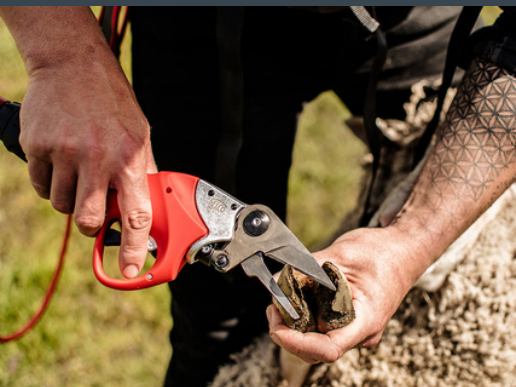

PRUNING

FELCO POWERBLADE ELECTRIC SECATEURS

A new generation of professional Felco PowerBlade Electric Secateurs provides consistent pruning and cutting excellence.

As the world leader in pruning shears, Felco has developed their range of electric secateurs to create the Felco PowerBlade.

The secateurs feature the efficiency, power, comfort and precision that meet professional cutting requirements, while also connecting to your tablet or smartphone.

Favoured by everyone from vineyard owners, to self-employed pruners, contractors and vineyard staff, the Felco PowerBlade XPRO range is made up of three different models of electric pruning secateurs including:

- the 802 capable of cutting up to 30mm;

- the 812 for pruning up to 35mm;
- and the heavy-duty 822 designed for making large, powerful cuts of up to 45mm.

The blade, which also requires less sharpening, has been tested against competitors and came out by far the strongest option on the market.

All models come with a Power Pack. The new fully adjustable carrying system which is two times lighter and more compact than the previous carrying system. This pack can be worn in five different ways and the ventilated straps are based on the structure of the back for optimum comfort and freedom of movement.